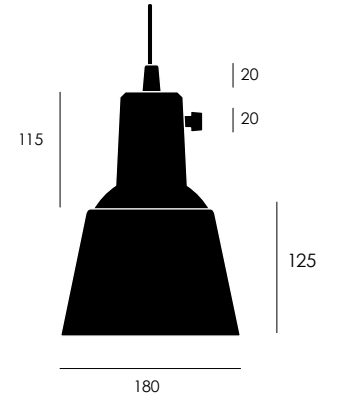

aluminium massiv /
aluminium solid

kupfer massiv /
copper solid

aluminium schwarz gepulvert (außen)
aluminium black powder-coated (outer shade)

K 831